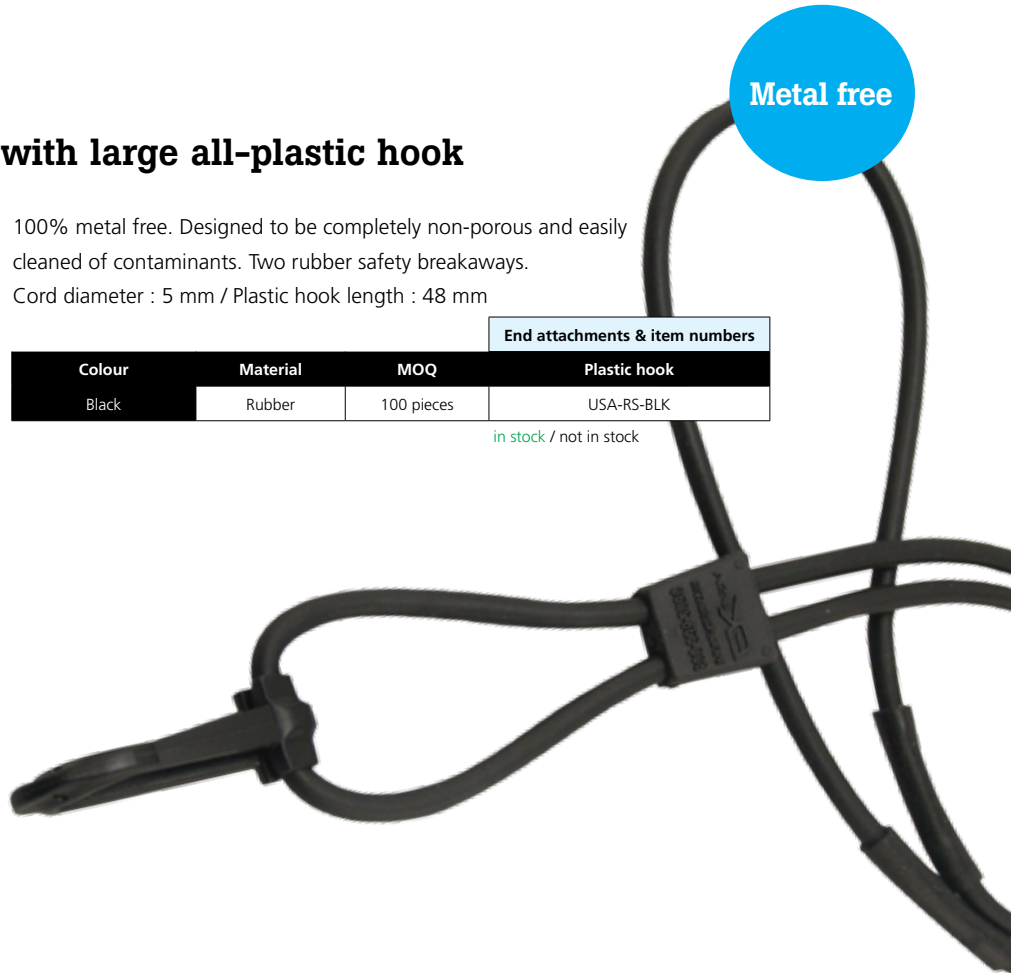

Rubber lanyards

Metal free

Rubber lanyard breakaway with large all-plastic hook

Attachment

Safety breakaway

100% metal free. Designed to be completely non-porous and easily cleaned of contaminants. Two rubber safety breakaways.

Cord diameter : 5 mm / Plastic hook length : 48 mm

			End attachments & item numbers
Colour	Material	MOQ	Plastic hook
Black	Rubber	100 pieces	USA-RS-BLK

in stock / not in stock