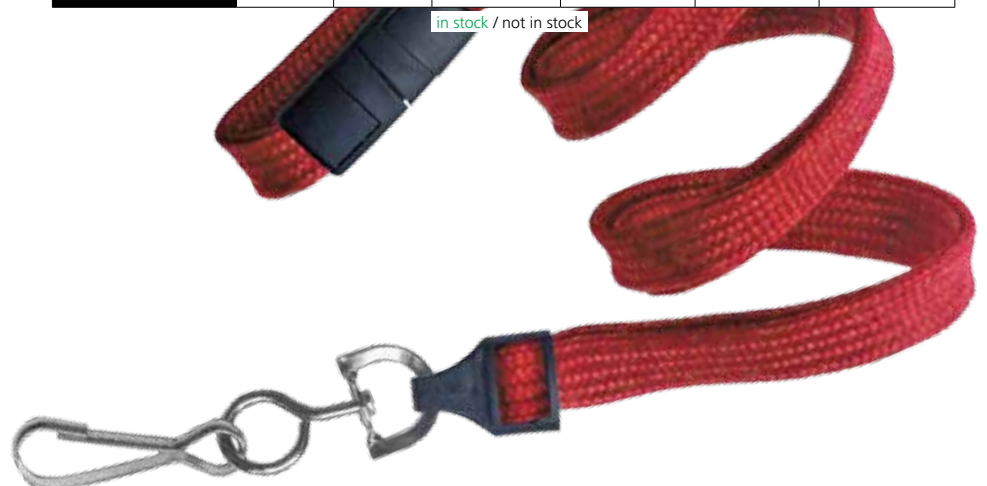

Braided polyester breakaway lanyards

Attachments

10 mm flat durable polyester lanyard with breakaway.
Functional yet light and comfortable.
Available in 9 colours and choice of 4 attachments.

Colour	Material	MOQ	End attachments & item numbers			
			Metal swivel hook	Bulldog clip	Trigger hook	Wide plastic no-twist hook
Royal blue / PMS 294	Braided polyester	100 pieces	2137-5002	2137-6002	2137-3602	2137-4745
Navy Blue / PMS 289			2137-5003	2137-6003	2137-3603	2137-4746
Red / PMS 200			2137-5006	2137-6006	2137-3606	2137-4747
White			2137-5008	2137-6008	2137-3608	2137-4741
Yellow / PMS 115			2137-5009	2137-6009	2137-3609	2137-4742
Green / PMS 348			2137-5004	-	2137-3604	2137-4748
Orange / PMS 151			2137-5005	-	-	-
Purple / PMS 268			2137-5013	-	-	-
Black			2137-5001	2137-6001	2137-3601	2137-4744

in stock / not in stock